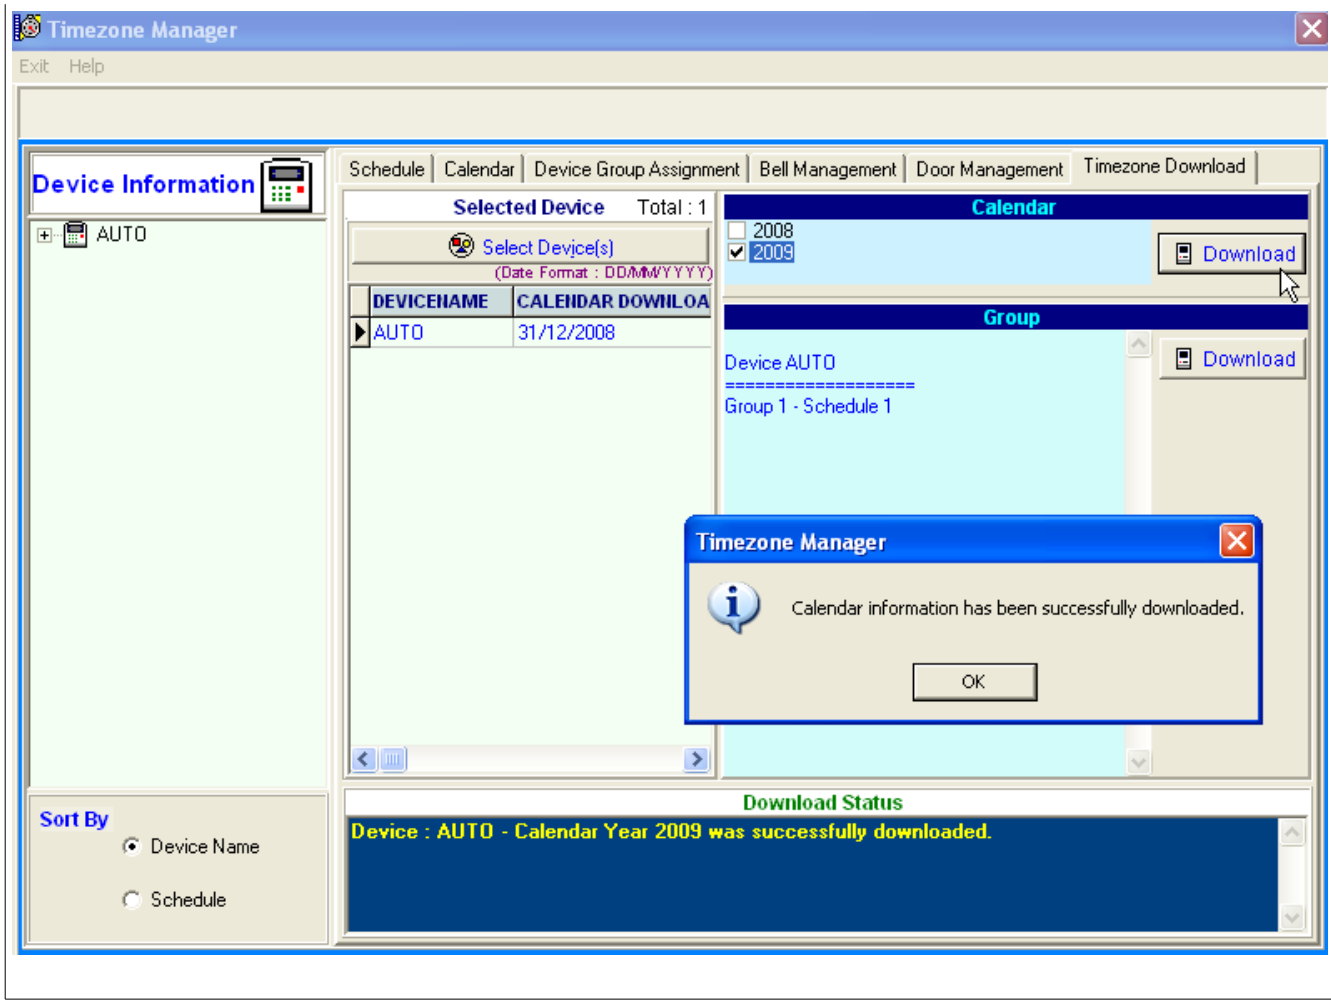

Touchstar Device Mgr (Professional)

TouchStar Device Manager (Professional)

File Edit Database Acquire System Tools Fingerprint Scanner

*USERID

*USERID	%Link ID	%Name	%Department	%Type	GROUP	%Authentication Flag	Start Time
4				U		F	
6				U		F	
7				U		F	
8				U		F	
9				U		F	
10				U		F	
11				U		F	
12				U		F	
13				U		F	
15				U		F	
16				U		F	
17				U		F	
19				U		F	
20				U		F	
21				U		F	
22				U		F	
23				U		F	
24				U		F	
25				U		F	
26				U		F	
27				U		F	
34				U		F	
36				U		F	
37				U		F	
38				U		F	
39				U		F	
40				U		F	
44				U		F	
46				U		F	
47				U		F	
50				U		F	
51				U		F	